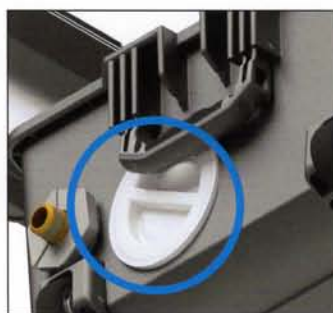

Dockside UltRO Clear System

2,400 GPD to 3,400 GPD

Features & Benefits:

- Dirty to spot free with ease and reliability
- Enclosed in a rugged case for durability
- No worry transfer from boat to dock, it floats!
- All connections are external, no need to open the case
- Internal filter easily changed from external access lid
- Mobile, versatile, and portable

*Higher capacity systems are available upon request.

External Connections

All Components are Internal

External Wheels

Convenient Handle for Mobility

Easy Access Filter Lid

Main Unit

To maintain peak performance always use genuine Parker replacement parts. We reserve the right to change our specifications or standards without notice.